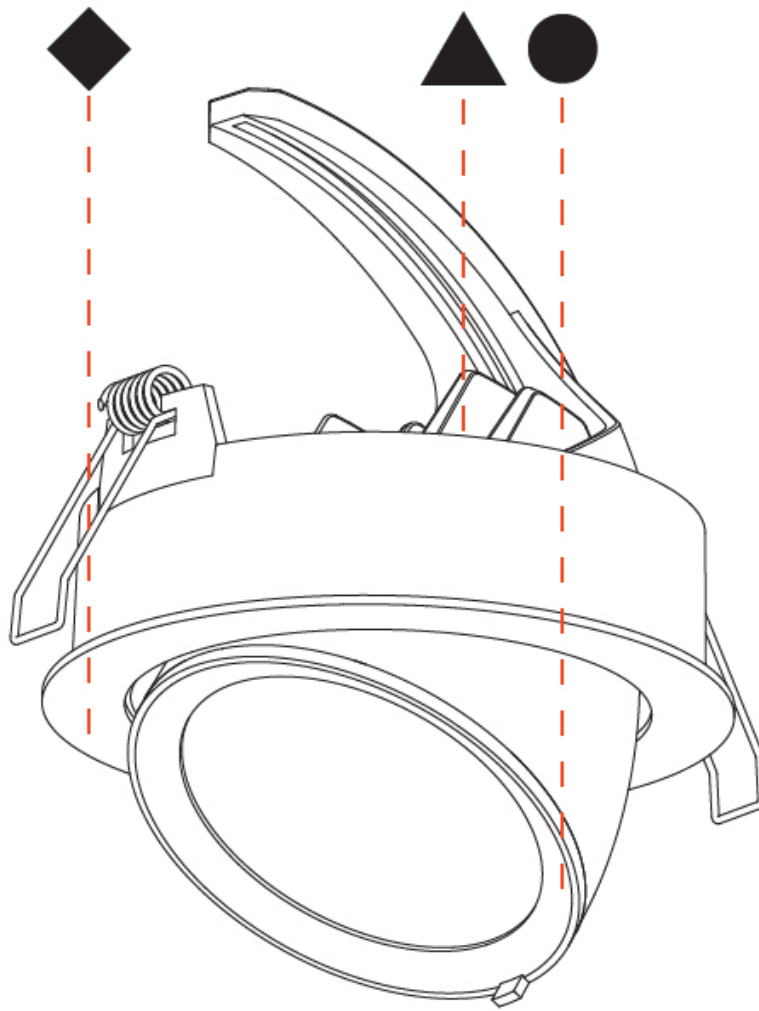

MECHANIQ ROUND EFFICIENCY RECESSED

A35067-

PROJECT

TYPE

SPECIFIER

QUANTITY

DATE

A