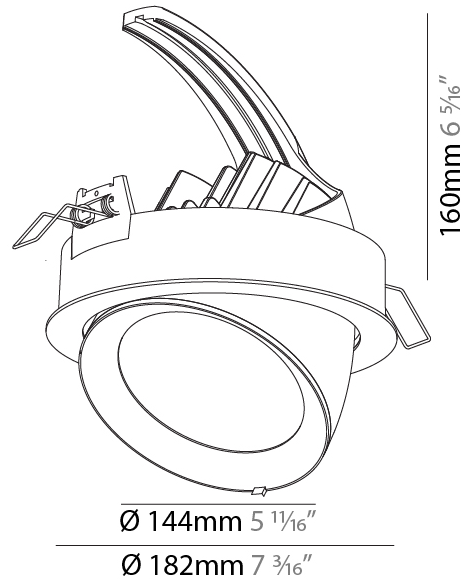

GENERAL

Series: Mechaniq Round Efficiency
Brand: Prolicht
Division: Architectural
Mounting Type: Recessed
Mounting Location: Ceiling
Subcategory: Downlight

PHYSICAL

Shape: Round
Diameter (mm): 182
Diameter (in): 7 3/16
Height (mm): 160
Height (in): 6 3/16
Min. Recessing Depth (mm): 180
Min. Recessing Depth (in): 7 1/16
Light Distribution: Adjustable / Downlight
Weight (kg): 1.198
Weight (lbs): 2.64
Fixture Finish: SSR / BKV / CWI / CRY / HAB / UFT / ITA / RUA / FTG / MYG / LOD / PUS / FRO / FUP / KIA / POP / BLS / SPG / MEY / GOH / GUM / CHC / COM / ABZ / JAG / OBR / MOS / ROR
Fixture Material: Aluminum Die Cast
Cut-out Measurements: 177mm / 6 15/16"

ELECTRICAL

Lamp Type: LED (Zhaga Standard)
Total Output Wattage (W): 21
Dimming: Tri-Mode (Non-Dimming and Phase Dimming (120Vac only) and 0-10V Dimming)
Driver Included: No
Driver Location: Recessed Housing
Driver Type: Constant Current - Universal
Housing: See components
Input Voltage (V): 120 - 277
Constant Current (MA): 700

LED

Number of LEDs: 1
Color Temperature (°K): 2700 / 3000 / 3500 / 4000
Max. Delivered Lumen (lm): 1440 / 1490 / 1568 / 1600
CRI: >90 CRI
Lamp Life (hrs): 50000

OPTICAL

Reflector°: 8
Adjustability: Rotational 355°; Tilt 45°

RATINGS AND CERTIFICATIONS

Certified By: Certified for North American Standards
IP rating: IP20

PROJECT
TYPE
SPECIFIER
QUANTITY
DATE

177mm 6 15/16"   180mm 7 1/16"   10 | 15mm 3/8" 9/16"   45°   355°

A